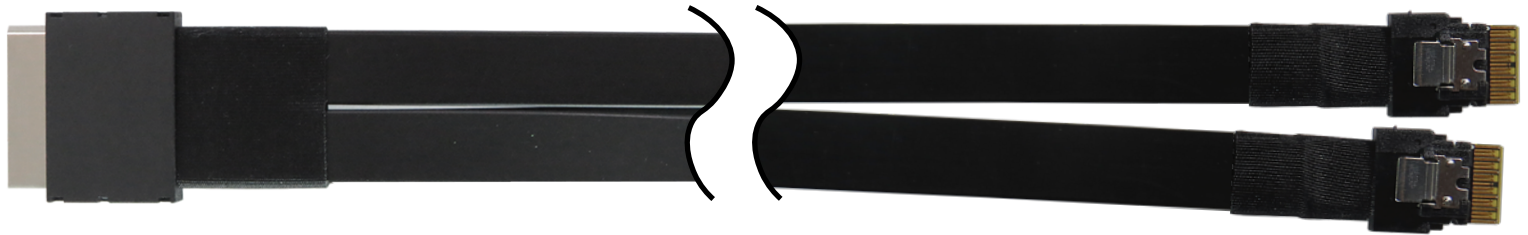

# Minerva

**MIC80-7301**

**OCulink 8-Lane to Slimline SAS 4-Lane x2 Cable**

# OCulink 8-Lane to Slimline SAS 4-Lane x2 Cable

500 ± 20 mm

CABLE: UL21099/UL21283/UL21425/UL22112/EQUIVALENT  
19P 30AWG, BLACK \*4 PCS

# OCulink 8-Lane to Slimline SAS 4-Lane x2 Cable