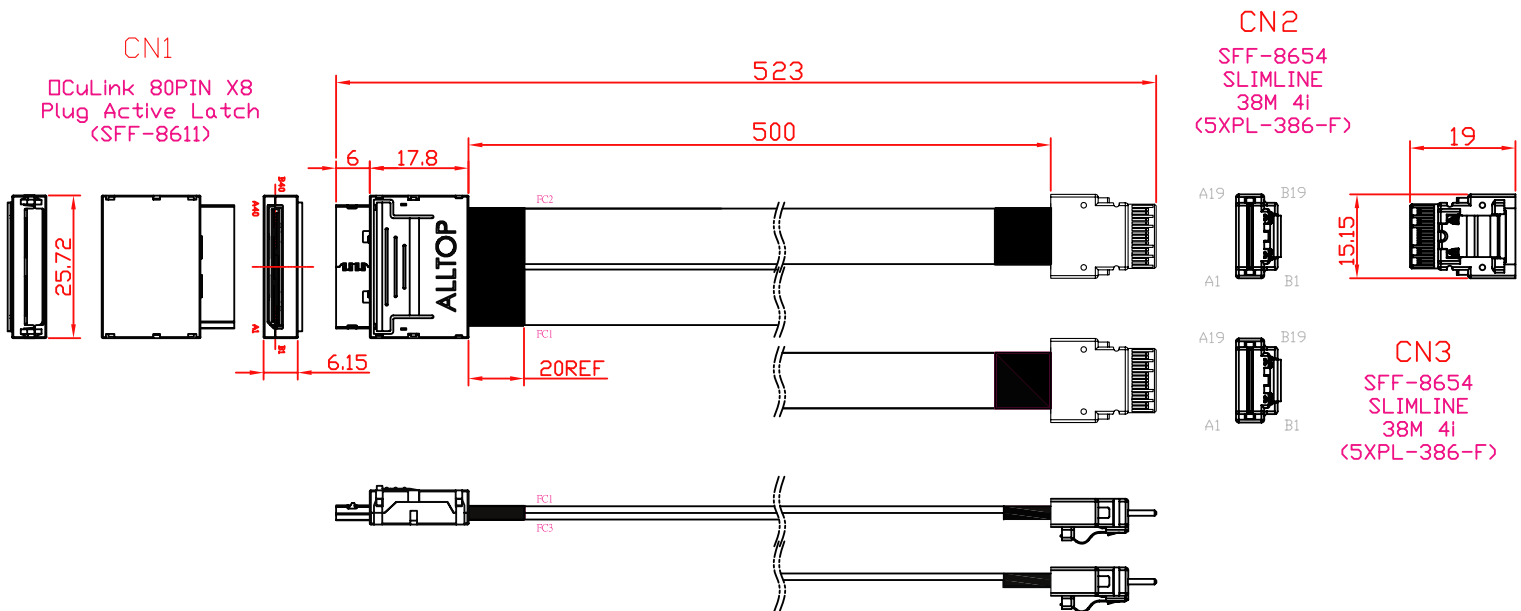

# Minerva

**MIC80-7301**

**OCulink 8-Lane to Slimline SAS 4-Lane x2 Cable**

# OCulink 8-Lane to Slimline SAS 4-Lane x2 Cable

500 ± 20 mm

CABLE: UL21099/UL21283/UL21425/UL22112/EQUIVALENT  
19P 30AWG, BLACK \*4 PCS

# OCulink 8-Lane to Slimline SAS 4-Lane x2 Cable

## Pin-out assignment